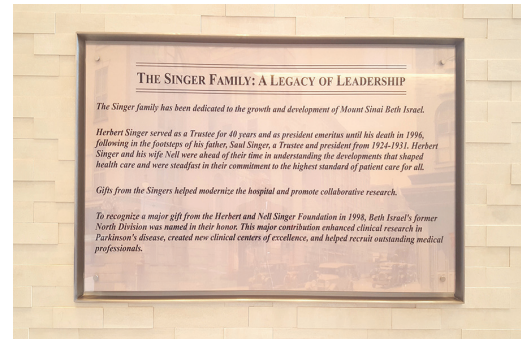

DONORWALL DESIGN GROUP

GET RECOGNIZED™

Honorials

Project: To honor the two founding families as this historic center underwent its first renovation in many years.

Solution: PACC has been a bustling and important center for health care in New York City for many years. Its roots go back almost 100 years. We and our client wanted to create a strong and respectful impression for the founding families whose generosity started this center and supported its growth over the years.

The design you are looking at is a multi-levelled recognition. Level one is sand blasted glass with a tribute to each family engraved into each panel. The panels are then set atop a reworked image from the center's past. From an array of possible images, two were chosen that represented this center's history the best. The photos were also chosen based on their quality for reproduction. The next step was "ghosting" each image so that you could make out the image yet still be able to read the overlaid text — it worked perfectly. Although the photos on our site look like reflections in glass they are actually "ghosted images" on metal set behind the engraved glass face panels.

Working with the architect each plaque and panel combination was set into a fitted cutout in the wall. The final layer was pin letters into the wall to complete the display

DONORWALL DESIGN GROUP

P.O. Box 1005

New York, NY 10272

1.877.366.6792 • info@donorwall.com

© DONORWALL DESIGN GROUP. All Rights Reserved.