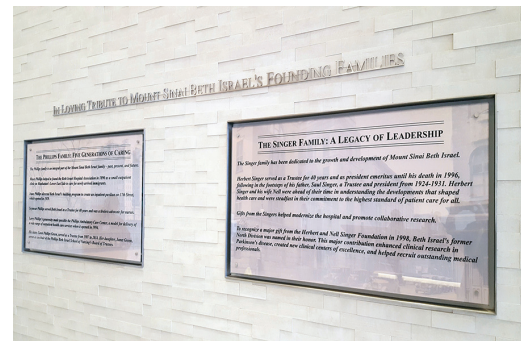

DONORWALL DESIGN GROUP

GET RECOGNIZED™

Honorials

Project: To honor the two founding families as this historic center underwent its first renovation in many years.

Solution: PACC has been a bustling and important center for health care in New York City for many years. Its roots go back almost 100 years. We and our client wanted to create a strong and respectful impression for the founding families whose generosity started this center and supported its growth over the years.

The design you are looking at is a multi-levelled recognition. Level one is sand blasted glass with a tribute to each family engraved into each panel. The panels are then set atop a reworked image from the center's past. From an array of possible images, two were chosen that represented this center's history the best. The photos were also chosen based on their quality for reproduction. The next step was "ghosting" each image so that you could make out the image yet still be able to read the overlaid text — it worked perfectly. Although the photos on our site look like reflections in glass they are actually "ghosted images" on metal set behind the engraved glass face panels.

Working with the architect each plaque and panel combination was set into a fitted cutout in the wall. The final layer was pin letters into the wall to complete the display

DONORWALL DESIGN GROUP

P.O. Box 1005

New York, NY 10272

1.877.366.6792 • info@donorwall.com

© DONORWALL DESIGN GROUP. All Rights Reserved.