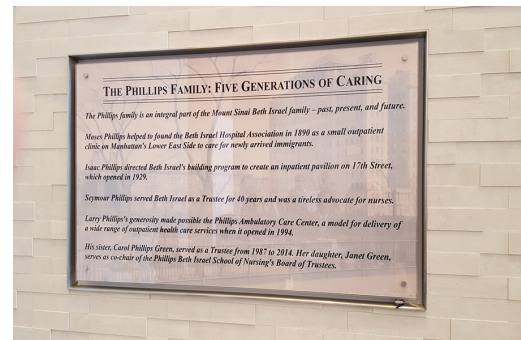

DONORWALL DESIGN GROUP

GET RECOGNIZED™

Honorials

Project: To honor the two founding families as this historic center underwent its first renovation in many years.

Solution: PACC has been a bustling and important center for health care in New York City for many years. Its roots go back almost 100 years. We and our client wanted to create a strong and respectful impression for the founding families whose generosity started this center and supported its growth over the years.

The design you are looking at is a multi-levelled recognition. Level one is sand blasted glass with a tribute to each family engraved into each panel. The panels are then set atop a reworked image from the center's past. From an array of possible images, two were chosen that represented this center's history the best. The photos were also chosen based on their quality for reproduction. The next step was "ghosting" each image so that you could make out the image yet still be able to read the overlaid text — it worked perfectly. Although the photos on our site look like reflections in glass they are actually "ghosted images" on metal set behind the engraved glass face panels.

Working with the architect each plaque and panel combination was set into a fitted cutout in the wall. The final layer was pin letters into the wall to complete the display

DONORWALL DESIGN GROUP

P.O. Box 1005

New York, NY 10272

1.877.366.6792 • info@donorwall.com

© DONORWALL DESIGN GROUP. All Rights Reserved.