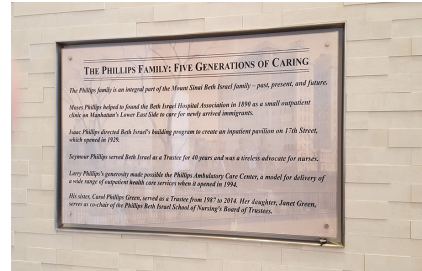

## Specialty Glass Signage

**Project:** Specialty Glass signage

Glass offers many opportunities to create beautiful and elegant signage — donor and other. It is a classic material that works well up and into the modernist field of design. There are many ways to work with glass: sand blasting, adhering images, printing inside the glass, using as an overlay, indoor applications and exterior applications to name a few. In all of its forms it speaks of fine design.