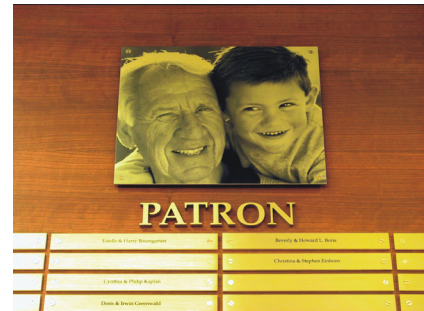

This design is composed of 200+ etched brass plaques in varying sizes to denote varying levels of giving. Small cut brass letters are installed above each plaque grouping to identify the name of that category. The main central logo and header text are all deep carved sand blasted into the wood back board and then color filled. To complete the design we took